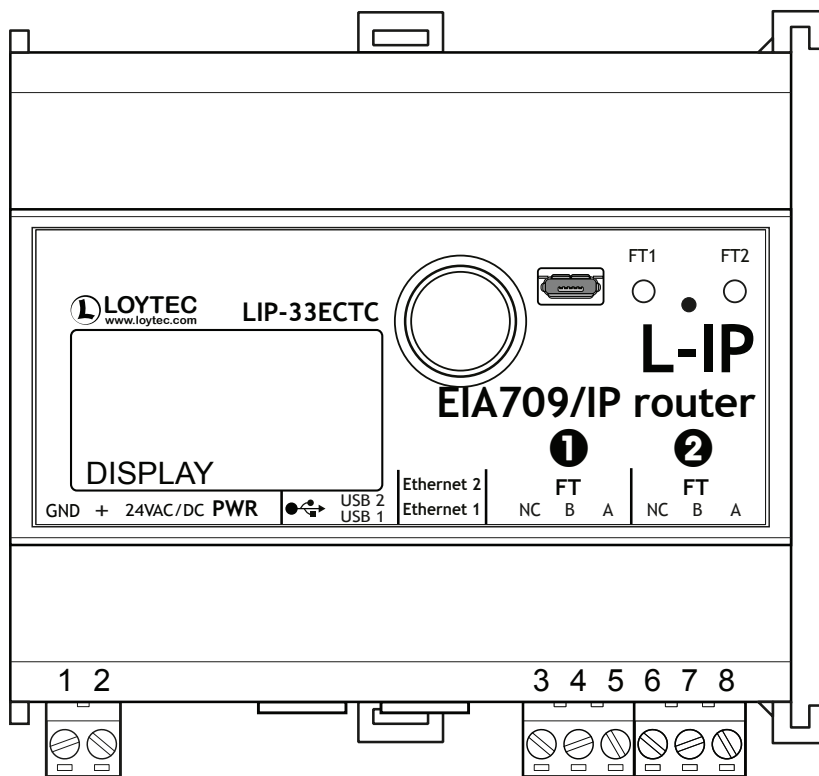

LIP-3ECTC, LIP-1ECTC, LIP-33ECTC

CEA-709/IP Router

Installation instructions

Instructions de montage

Istruzioni di montaggio

Montageanweisung

Instrucciones de montaje

Montagevoorschrift

Monteringsanvisning

Connectors		
POWER	1	Power supply input GND
	2	Power supply input PLUS
Connectors LIP-3ECTC		
TP/FT-10	3	not connected (NC)
CEA-709	4	Input B
	5	Input A
Connectors LIP-1ECTC		
TP/XF-1250	3	not connected (NC)
CEA-709	4	Input B
	5	Input A
Connectors LIP-33ECTC		
TP/FT-10	3	not connected (NC)
CEA-709	4	Input B
	5	Input A
TP/FT-10	6	not connected (NC)
	7	Input B
CEA-709	8	Input A

4.5 lb-in/0.5 Nm

Weidmüller
BLZP 5.08

0.2 - 2.5 mm²

2 poles: Weidmüller BLZP 5.08/02/180

3 poles: Weidmüller BLZP 5.08/03/180

Status LEDs

FT, TP-1250	GREEN flashing fast GREEN flashing 1 Hz RED permanent RED flashing fast	Traffic on CEA-709 port Not commissioned CEA-709 port damaged CEA-709 traffic overload
----------------	--	---

Please update the firmware of the device first,
see www.loytec.com

User: admin
Password: loytec4u

35 mm x 7.5 mm DIN rail (EN 50022, BS 5584, DIN 46277-3)