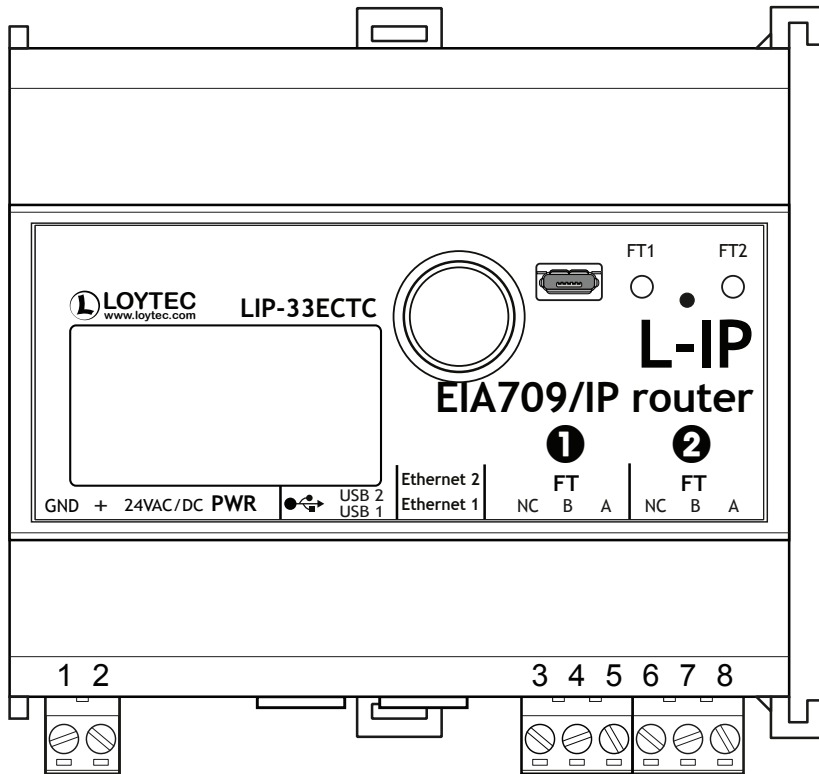

LIP-3ECTC, LIP-1ECTC, LIP-33ECTC

CEA-709/IP Router

Installation instructions

Instructions de montage

Istruzioni di montaggio

Montageanweisung

Instrucciones de montaje

Montagevoorschrift

Monteringsanvisning

Connectors		
POWER	1	Power supply input GND
	2	Power supply input PLUS
Connectors LIP-3ECTC		
TP/FT-10	3	not connected (NC)
CEA-709	4	Input B
	5	Input A
Connectors LIP-1ECTC		
TP/XF-1250	3	not connected (NC)
CEA-709	4	Input B
	5	Input A
Connectors LIP-33ECTC		
TP/FT-10	3	not connected (NC)
CEA-709	4	Input B
	5	Input A
TP/FT-10	6	not connected (NC)
	7	Input B
CEA-709	8	Input A

4.5 lb-in/0.5 Nm

Weidmüller
BLZP 5.08

0.2 - 2.5 mm²

2 poles: Weidmüller BLZP 5.08/02/180

3 poles: Weidmüller BLZP 5.08/03/180

Status LEDs

FT, TP-1250	GREEN flashing fast GREEN flashing 1 Hz RED permanent RED flashing fast	Traffic on CEA-709 port Not commissioned CEA-709 port damaged CEA-709 traffic overload
----------------	--	---