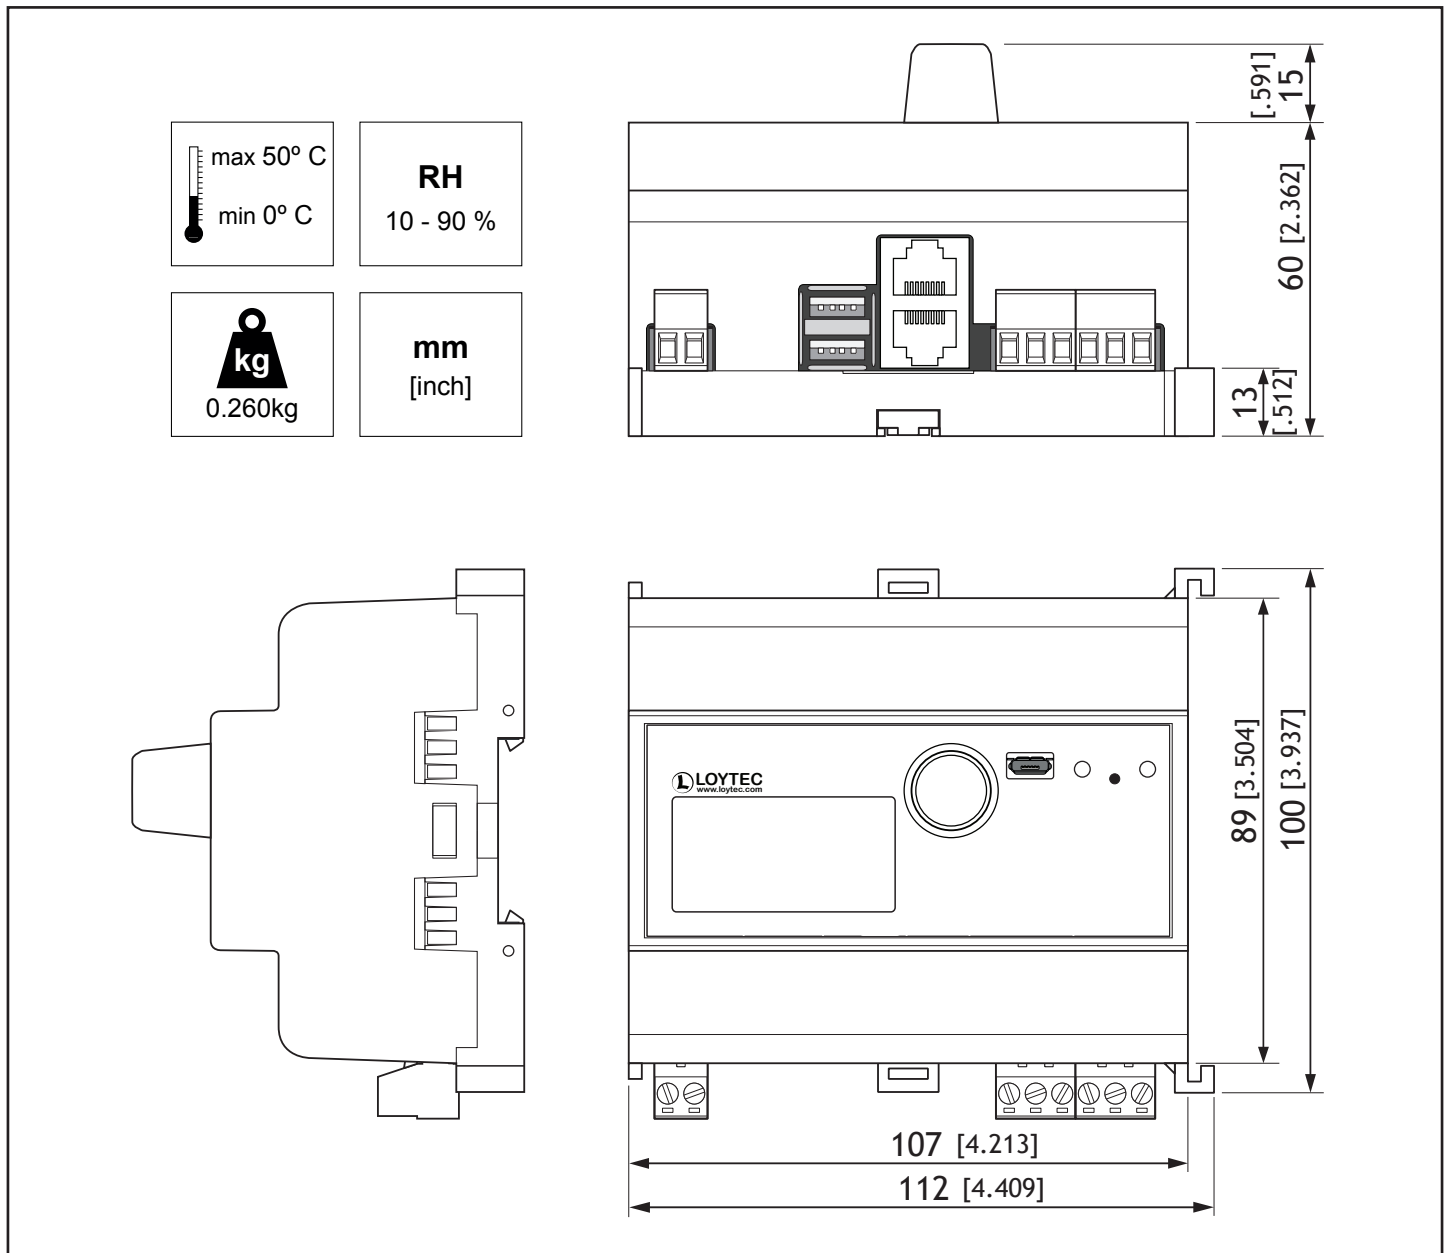

LIP-3ECTC, LIP-1ECTC, LIP-33ECTC

CEA-709/IP Router

Installation instructions

Instructions de montage

Istruzioni di montaggio

Montageanweisung

Instrucciones de montaje

Montagevoorschrift

Monteringsanvisning

Connectors		
POWER	1	Power supply input GND
	2	Power supply input PLUS
Connectors LIP-3ECTC		
TP/FT-10	3	not connected (NC)
CEA-709	4	Input B
	5	Input A
Connectors LIP-1ECTC		
TP/XF-1250	3	not connected (NC)
CEA-709	4	Input B
	5	Input A
Connectors LIP-33ECTC		
TP/FT-10	3	not connected (NC)
CEA-709	4	Input B
	5	Input A
TP/FT-10	6	not connected (NC)
	7	Input B
CEA-709	8	Input A

4.5 lb-in/0.5 Nm

Weidmüller
BLZP 5.08

0.2 - 2.5 mm²

2 poles: Weidmüller BLZP 5.08/02/180

3 poles: Weidmüller BLZP 5.08/03/180

Status LEDs

FT, TP-1250	GREEN flashing fast GREEN flashing 1 Hz RED permanent RED flashing fast	Traffic on CEA-709 port Not commissioned CEA-709 port damaged CEA-709 traffic overload
----------------	--	---

Please update the firmware of the device first,
see www.loytec.com

User: admin
Password: loytec4u

35 mm x 7.5 mm DIN rail (EN 50022, BS 5584, DIN 46277-3)