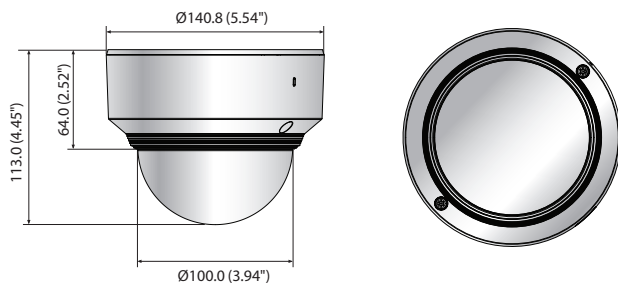

Dimensions

Unit : mm (inch)

XND-L6080R/L6080RV	
VIDEO	
Imaging Device	1/2.8" 2M CMOS
Total Pixels	1,945(H) x 1,109(V) 2.16M
Effective Pixels	1,945(H) x 1,097(V) 2.13M
Scanning System	Progressive Scan
Min. Illumination	Color : 0.1Lux@F1.6, B/W : 0Lux (IR LED on)
S / N Ratio	50dB
Video Out	CVBS : 1.0Vpp / 75Ω composite, 720 x 480(N), 720 x 576(P), for installation USB : micro USB type B, 1280 x 720 for installation
LENS	
Focal Length (Zoom Ratio)	3.2~10mm (3.1x) motorized varifocal
Max. Aperture Ratio	F1.6(Wide) ~ F2.9(Tele)
Angular Field of View	H : 109.0°(Wide) ~ 33.2°(Tele) / V : 57.4°(Wide) ~ 18.7°(Tele) / D : 132.0°(Wide) ~ 38.0°(Tele)
Min. Object Distance	0.5m (1.64ft)
Focus Control	Simple focus (Motorized V/F) / Manual, Remote control via network (Manual, Simple focus)
Lens / Mount Type	DC auto iris / Board-in type
PAN / TILT / ROTATE	
Pan / Tilt / Rotate Range	0° ~ 354° / 0° ~ 67° / 0° ~ 355°
OPERATIONAL	
IR Viewable Length	20m (65.62ft)
Camera Title	Off / On (Displayed up to 85 characters) - W/W : English / Numeric / Special characters - China : English / Numeric / Special / Chinese characters - Common : Multi-line (Max. 5), Color (Gray / Green / Red / Blue / Black / White), Transparency, Auto scale by resolution
Day & Night	Auto (ICR) / Color / B/W / External / Schedule
Backlight Compensation	Off / BLC / HLC (Masking / Dimming), WDR
Wide Dynamic Range	120dB
Contrast Enhancement	SSDR (Off / On)
Digital Noise Reduction	SSNRV (2D + 3D noise filter) (Off / On)
Digital Image Stabilization	Off / On
Defog	Off / Auto (Input from fog detection) / Manual
Motion Detection	Off / On (Bea, 8point polygonal zones), Handover
Privacy Masking	Off / On (32ea, polygonal zones) - Color : Gray / Green / Red / Blue / Black / White - Mosaic
Gain Control	Off / Low / Middle / High
White Balance	ATW / AWC / Manual / Indoor / Outdoor (Included mercury & Sodium)
Contrast	Level adjustment
LDC (Lens Distortion Correction)	Off / On (5 levels with min / max)
Electronic Shutter Speed	Minimum / Maximum / Anti flicker (2 ~ 1/12,000sec)
Digital PTZ	24x, Digital PTZ (Preset, Group)
Flip / Mirror	Off / On, Hallway view : 90° / 270°
Video Analytics	Tampering, Defocus detection, Motion detection
Alarm Triggers	Motion detection, Video analytics, Network disconnect
Alarm Events	File upload via FTP, E-mail, Notification via E-mail, Local storage (SD/SDHC/SDXC) or NAS recording at event triggers
Pixel Counter	Support
NETWORK	
Ethernet	RJ-45 (10/100BASE-T)
Video Compression Format	H.265 / H.264 (MPEG-4 part 10/AVC) : Main / Baseline / High, MJPEG
Resolution	1920 x 1080, 1280 x 1024, 1280 x 960, 1280 x 720, 1024 x 768, 800 x 600, 800 x 448, 720 x 576, 720 x 480, 640 x 480, 640 x 360, 320 x 240
Max. Framerate	H.265 / H.264 : Max. 60fps at all resolutions, MJPEG : Max. 30fps
Smart Codec	Manual mode (Area-based : 5ea)
WiseStream II	Support
Video Quality Adjustment	H.265 / H.264, MJPEG : Target Bitrate Level Control
Bitrate Control Method	H.265 / H.264 : CBR or VBR, MJPEG : VBR
Streaming Capability	Multiple streaming (Up to 5 profiles)
IP	IPv4, IPv6
Protocol	TCP/IP, UDP/IP, RTP(UDP), RTP(TCP), RTCP, RTSP, NTP, HTTP, HTTPS, SSL/TLS, DHCP, PPPoE, FTP, SMTP, ICMP, IGMP, SNMPv1/v2c/v3(MIB-2), ARP, DNS, DDNS, QoS, UPnP, Bonjour
Security	HTTPS(SSL) login authentication, Digest login authentication, IP address filtering, User access log, 802.1X authentication (EAP-TLS, EAP-LEAP)
Streaming Method	Unicast / Multicast
Max. User Access	20 users at unicast mode
Edge Storage	SD/SDHC/SDXC 1 slot (up to 256GB) - Motion images recorded in the SD/SDHC/SDXC memory card can be downloaded. NAS (Network Attached Storage), Local PC for instant recording
Application Programming Interface	ONVIF profile S/G, SUNAPI (HTTP API), Wisenet Open Platform
Webpage Language	English, Korean, Chinese, French, Italian, Spanish, German, Japanese, Russian, Swedish, Portuguese, Czech, Polish, Turkish, Dutch, Hungarian, Greek
Web Viewer	Supported OS : Windows 7, 8.1, 10, Mac OS X 10.10, 10.11, 10.12 Supported Browser : Google Chrome 63, MS Edge 41, MS Internet Explorer 11, Mozilla Firefox 57 (Window 64bit only), Apple Safari 11 (Mac OS X only)
Central Management Software	SmartViewer, SSM
ENVIRONMENTAL	
Operating Temperature / Humidity	-10°C ~ +55°C (-14°F ~ +131°F) / Less than 90% RH
Storage Temperature / Humidity	-50°C ~ +60°C (-58°F ~ +140°F) / Less than 90% RH
Ingress Protection / Vandal Resistance	IK08
ELECTRICAL	
Input Voltage / Current	PoE(IEEE802.3af, Class3)
Power Consumption	Max. 8W, Typical 4W
MECHANICAL	
Color / Material	Ivory (NCS S 0502-Y) / Plastic (XND-L6080R), Ivory (NCS S 0502-Y) / Aluminum (XND-L6080RV)
Dimensions (WxH)	Ø140.8 x 113.0mm (Ø5.54" x 4.45")
Weight	580g (1.28 lb) (XND-L6080R), 690g (1.52 lb) (XND-L6080RV)