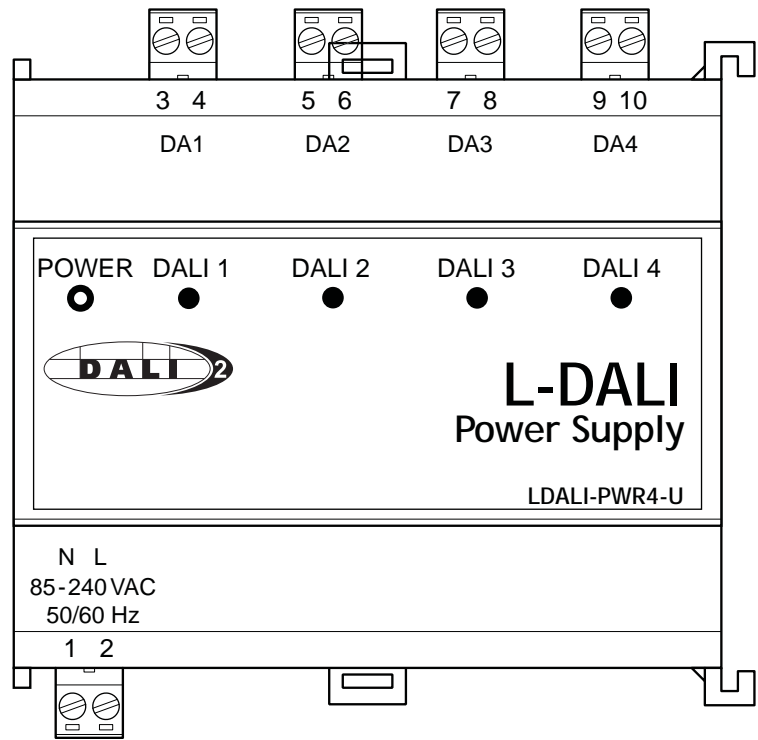

# L-DALI-PWRx-U Power Supply

## Installation instructions

Instructions de montage

Montageanweisung

Montagevoorschrift

Istruzioni di montaggio

Instrucciones de montaje

Monteringsanvisning

35 mm x 7.5 mm DIN rail (EN 50022, BS 5584, DIN 46277-3)

Connectors		
POWER INPUT 85-240 VAC 50 / 60 Hz	1	Input N, neutral line
	2	Input L, phase line
DALI 1 18V, 116mA	3	Output PLUS
	4	Output MINUS
DALI 2 18V, 116mA	5	Output PLUS
	6	Output MINUS
DALI 3 18V, 116mA	7	Output PLUS
	8	Output MINUS
DALI 4 18V, 116mA	9	Output PLUS
	10	Output MINUS

Status LED		
POWER	GREEN	Power supply OK
	LED is OFF	Main side is down, short circuit, or hardware failure
DALI 1 - 4	GREEN	Output OK
	LED is OFF	Output thermally overloaded

2 poles: Weidmüller BLZP 5.08/02/180