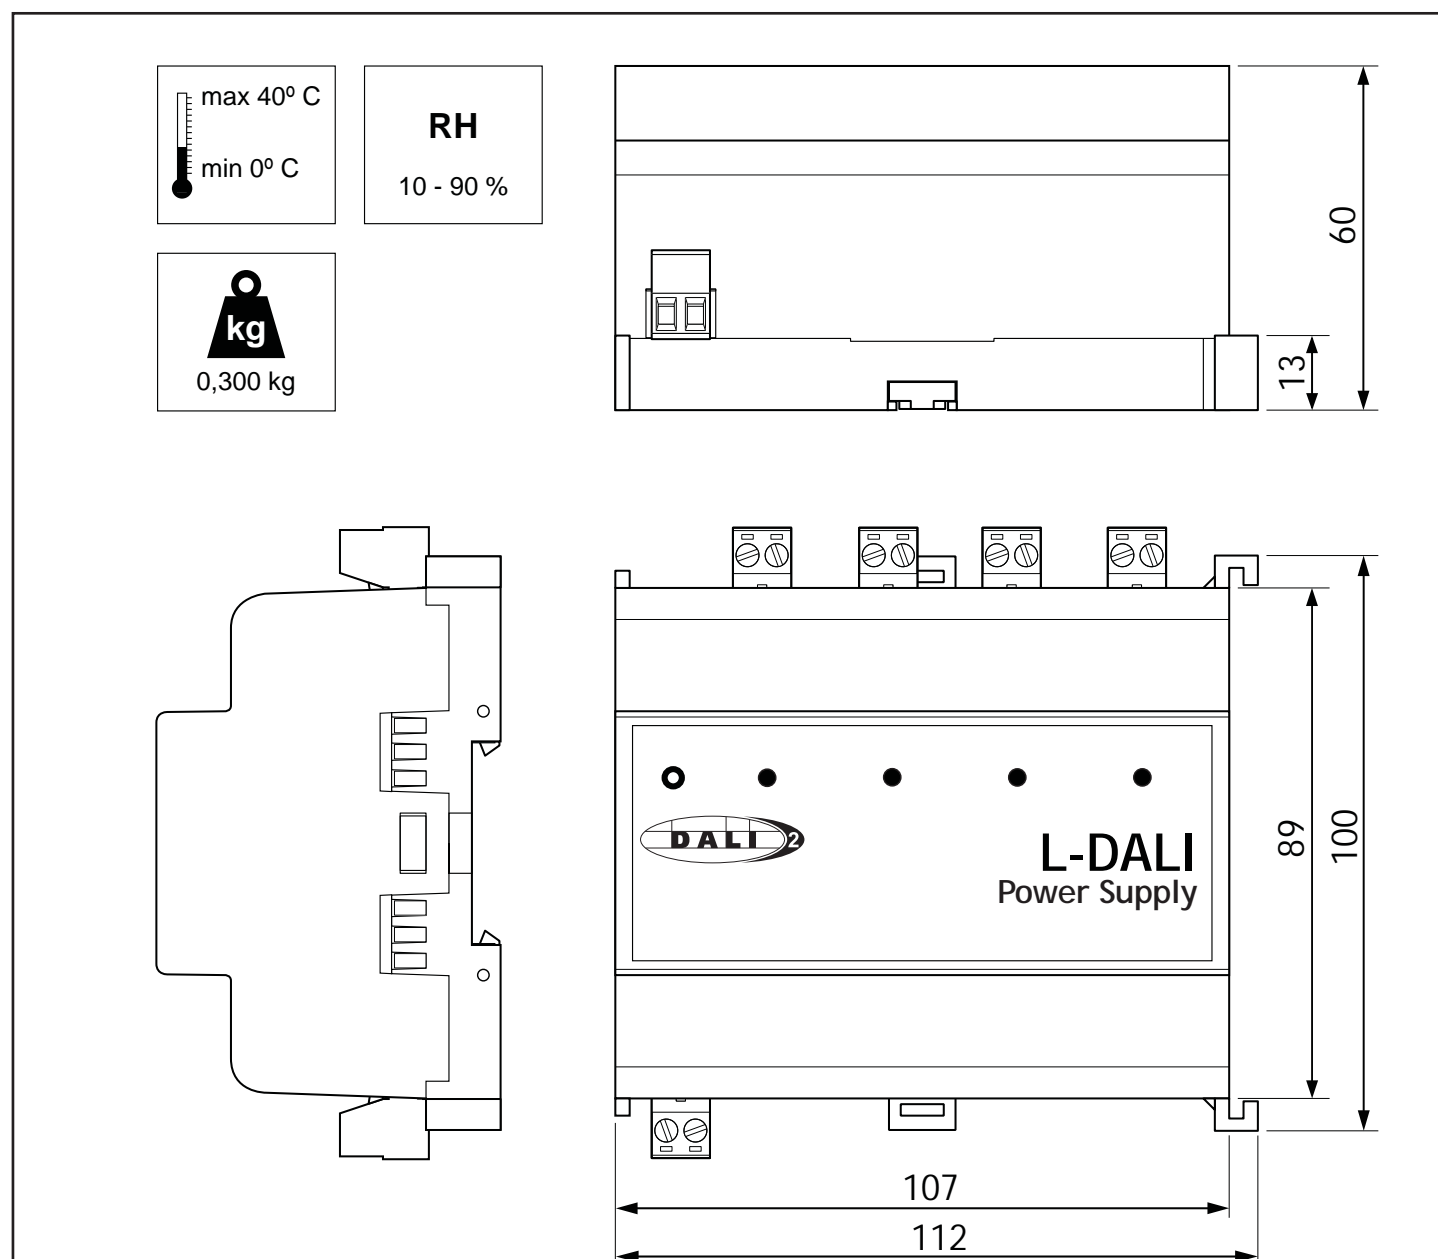

## Installation instructions

Instructions de montage

Montageanweisung

Montagevoorschrift

Istruzioni di montaggio

Instrucciones de montaje

Monteringsanvisning

35 mm x 7.5 mm DIN rail (EN 50022, BS 5584, DIN 46277-3)

Connectors		
POWER INPUT 85-240 VAC 50 / 60 Hz	1	Input N, neutral line
	2	Input L, phase line
DALI 1 18V, 116mA	3	Output PLUS
	4	Output MINUS
DALI 2 18V, 116mA	5	Output PLUS
	6	Output MINUS
DALI 3 18V, 116mA	7	Output PLUS
	8	Output MINUS
DALI 4 18V, 116mA	9	Output PLUS
	10	Output MINUS

Status LED		
POWER	GREEN	Power supply OK
	LED is OFF	Main side is down, short circuit, or hardware failure
DALI 1 - 4	GREEN	Output OK
	LED is OFF	Output thermally overloaded

2 poles: Weidmüller BLZP 5.08/02/180