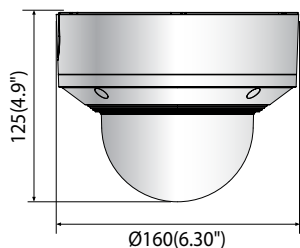

Dimensions

Unit : mm (inch)