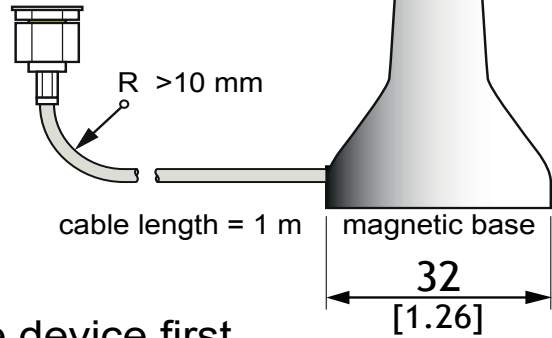

**A:**

Connectors		
L-STAT	52	-
Room	53	+
Panel	54	GND
	55	Output 24V DC / 100mA

2 x

WLAN Antenna 2.4 GHz  
Order Number: 61006601

Please update the firmware of the device first,  
see [www.loytec.com](http://www.loytec.com)