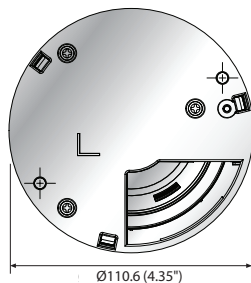

QND-8010R/8020R/8030R

5MP Network IR Dome Camera

QND-8010R

QND-8020R/8030R

Key Features

- Max. 5Megapixel (2592 x 1944) resolution
- 2.8mm/4mm/6mm fixed lens
- 0.15Lux (Color), 0Lux (B/W, IR LED on)
- Max. 30fps@5MP (H.265 / H.264)
- H.265, H.264, MJPEG codec support, Multiple streaming
- Day & Night, WDR (120dB)
- Tampering, Motion detection, Defocus detection
- Micro SD / SDHC / SDXC memory slot (Max. 128GB)
- Hallway view, WiseStream II support
- IR Viewable length 20m, PoE

Dimensions

Unit : mm (inch)

Accessories (Optional)

SBP-120WMW

SBP-300HMW7

SBP-300LMW

SBP-300CMW

SBP-300WMW1

	QND-8010R	QND-8020R	QND-8030R
Web Viewer	Supported OS : Windows 7, 8.1, 10, Mac OS X 10.10, 10.11, 10.12, 10.13, 10.14 Recommended Browser : Google Chrome Supported Browser : MS Explorer11, MS Edge, Mozilla Firefox (Windows 64bit only), Apple Safari (Mac OS X only)		
Memory	512MB RAM, 256MB Flash		
ENVIRONMENTAL			
Operating Temperature / Humidity	-10°C ~ +50°C (+14°F ~ +122°F) / Less than 90% RH		
Storage Temperature / Humidity	-30°C ~ +60°C (-22°F ~ +140°F) / Less than 90% RH		
ELECTRICAL			
Input Voltage	PoE (IEEE802.3af, Class3)		
Power Consumption	PoE : Max 7.5W, typical 5.8W	PoE : Max 6.8W, typical 5.0W	
MECHANICAL			
Color / Material	White / Plastic		
RAL Code	RAL9003		
Product dimensions / weight	Ø110.6 x 89.5mm (Ø4.35 x 3.52"), 360g (0.794 lb)		