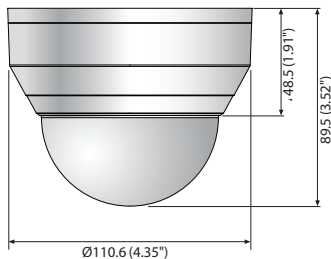

QND-8010R/8020R/8030R

5MP Network IR Dome Camera

QND-8010R

QND-8020R/8030R

Key Features

- Max. 5Megapixel (2592 x 1944) resolution
- 2.8mm/4mm/6mm fixed lens
- 0.15Lux (Color), 0Lux (B/W, IR LED on)
- Max. 30fps@5MP (H.265 / H.264)
- H.265, H.264, MJPEG codec support, Multiple streaming
- Day & Night, WDR (120dB)
- Tampering, Motion detection, Defocus detection
- Micro SD / SDHC / SDXC memory slot (Max. 128GB)
- Hallway view, WiseStream II support
- IR Viewable length 20m, PoE

Dimensions

Unit : mm (inch)

Accessories (Optional)

SBP-120WMW

SBP-300HMW7

SBP-300LMW

SBP-300CMW

SBP-300WMW1