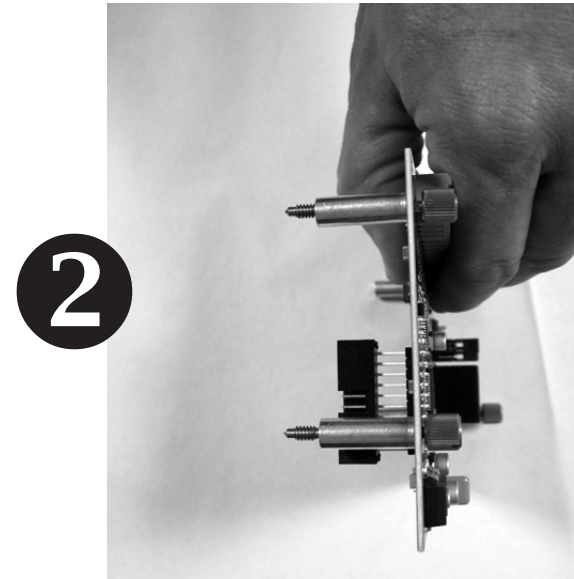

NetAXS-123 Add-On Board Installation Guide

NetAXS-123 Add-On Board Installation Guide

5

6

For more information see
NetAXS-123 Resource CD

Technical support :
1-800-323-4576, Option 2
Honeywell Access Systems
2700 Blankenbaker Pkwy
Suite 150
Louisville, KY 40299
1-800-223-9436
www.honeywell.com