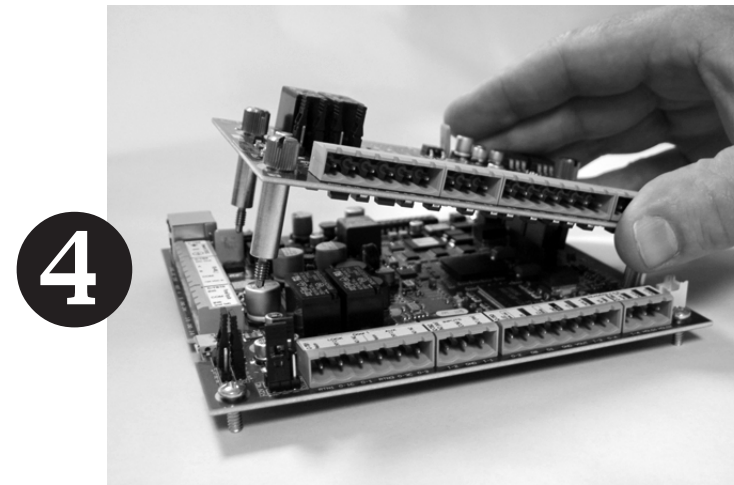

NetAXS-123 Add-On Board Installation Guide

NetAXS-123 Add-On Board Installation Guide

5

6

For more information see
NetAXS-123 Resource CD

Technical support :
1-800-323-4576, Option 2
Honeywell Access Systems
2700 Blankenbaker Pkwy
Suite 150
Louisville, KY 40299
1-800-223-9436
www.honeywell.com