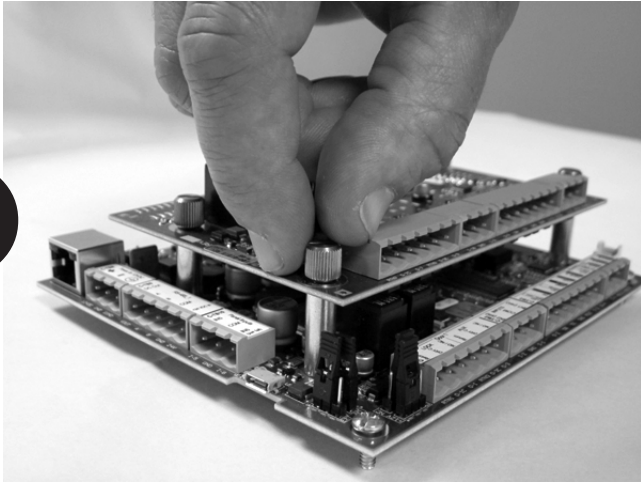

NetAXS-123 Add-On Board Installation Guide

NetAXS-123 Add-On Board Installation Guide

5

6

For more information see
NetAXS-123 Resource CD

Technical support :
1-800-323-4576, Option 2
Honeywell Access Systems
2700 Blankenbaker Pkwy
Suite 150
Louisville, KY 40299
1-800-223-9436
www.honeywell.com