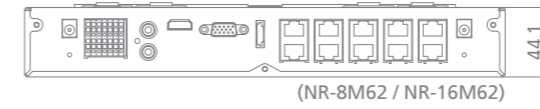

DIMENSIONS

NR-4M62 / NR-8M62 / NR-16M62