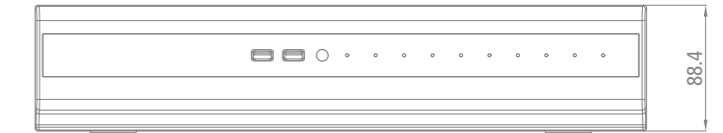

NR-8M65 / NR-16M65

The NR-16M65 features an external 8-channel Extension PoE hub