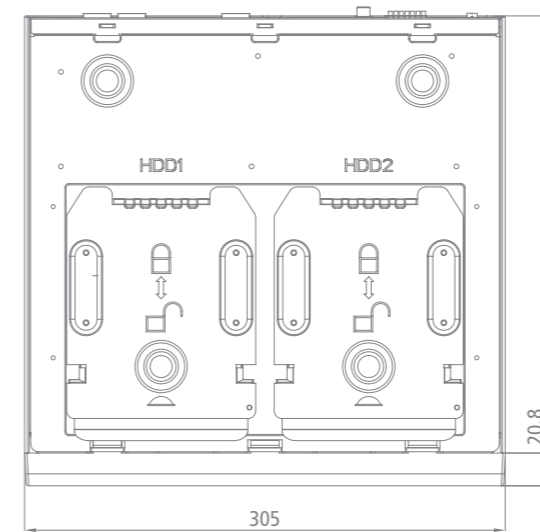

DIMENSIONS

NR-4M62 / NR-8M62 / NR-16M62

NR-8M65 / NR-16M65

The NR-16M65 features an external 8-channel Extension PoE hub

(Unit : mm)

BACK PANEL

The NR-16M65 features an external 8-channel Extension PoE hub