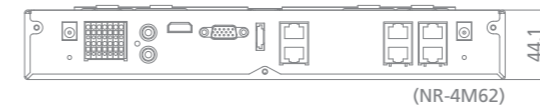

DIMENSIONS

NR-4M62 / NR-8M62 / NR-16M62