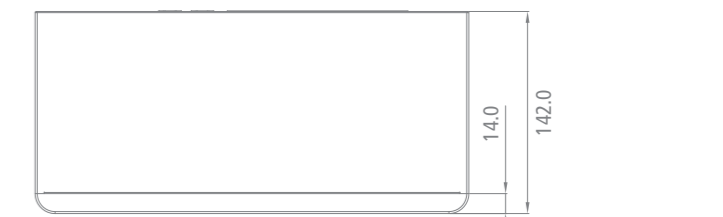

DIMENSIONS

NR-4M62 / NR-8M62 / NR-16M62

NR-8M65 / NR-16M65

The NR-16M65 features an external 8-channel Extension PoE hub

(Unit : mm)

BACK PANEL

The NR-16M65 features an external 8-channel Extension PoE hub