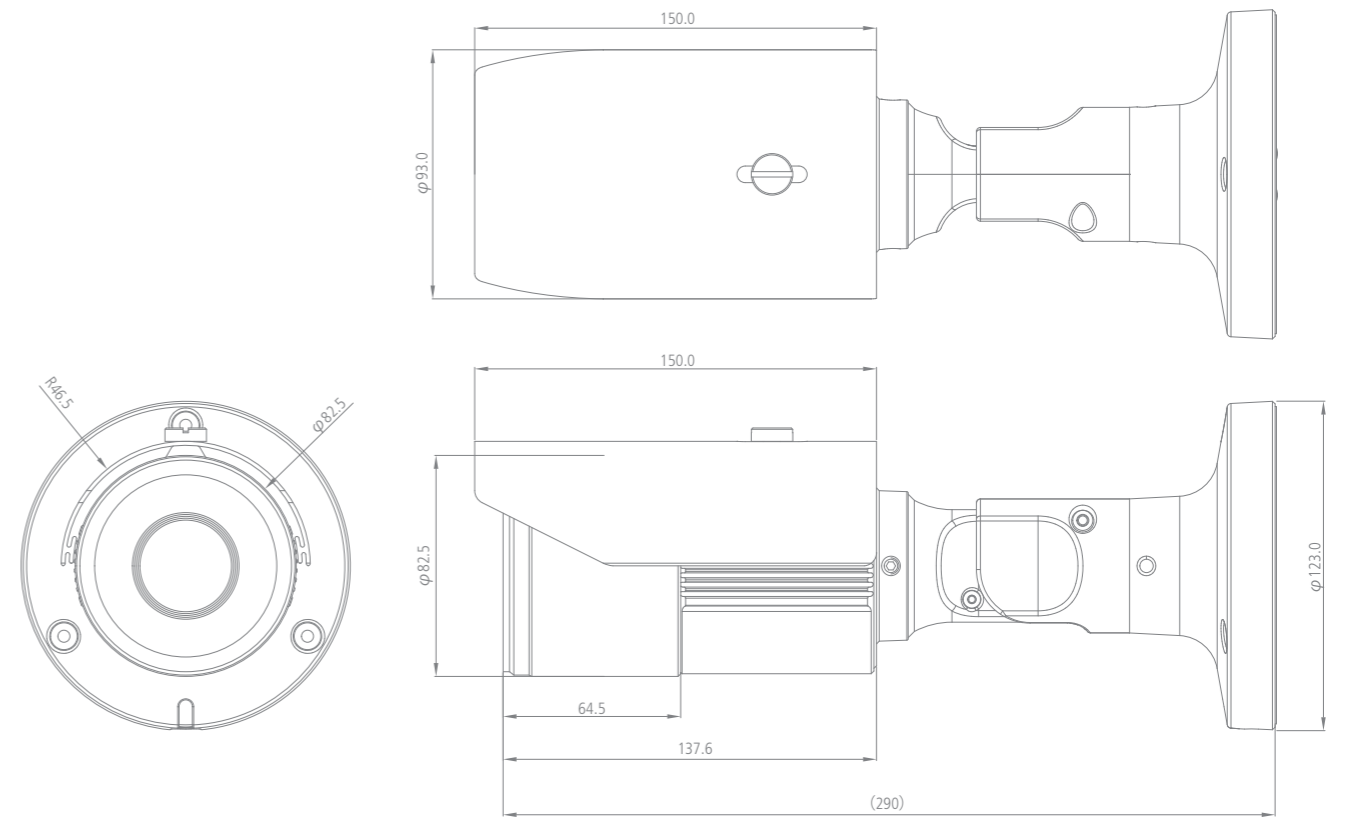

GANZ SPECIFICATIONS

**PixelPro Network Camera
3/5 Megapixel
Bullet/Box Series**

Features:

- 3 and 5 megapixel resolution
- Progressive scan CMOS sensor
- 3-10.5mm(3megapixel)/3.6-10mm(5megapixel) varifocal lens (Bullet Series)
- Proset system allows you to zoom and focus directly from your PC
- True WDR (Wide Dynamic Range)
- True Day/Night performance
- 42 IR LEDs (Bullet Series)
- DPC (Defective Pixel Correction)
- Triple power (12VDC/24VAC/PoE)
- Dual streaming video
- External alarm I/O

DIMENSIONS (Unit:mm)

ZN-B5DMP58HE/ZN-B6DMP55HE

ZN-C6DHE