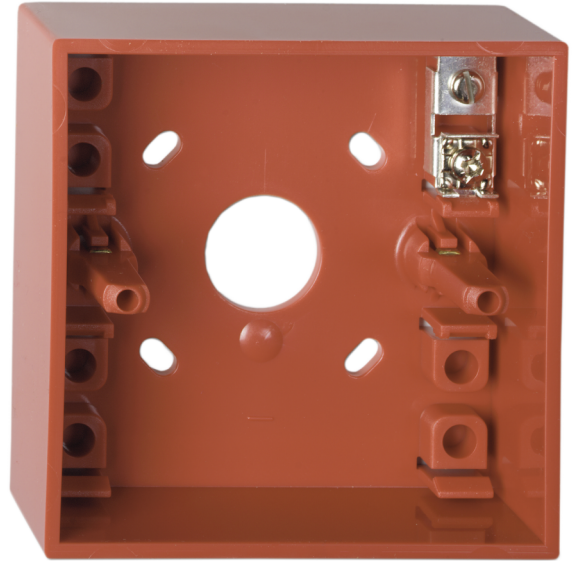

DMN787

Surface Mounting Box With Earth Connector, Red

General

The DMN787 is a surface mount back-box for the DMN700 series of manual call points. The DMN787 is red and has one terminal.

Details

- Easy to install
- For flush mounting of manual call points
- One terminal

DMN787

Surface Mounting Box With Earth Connector, Red

Technical specifications

Physical

Colour	Red (RAL 3020)
Material	Self-extinguishing Noryl SE100

Environmental

Operating temperature	-40 to +85°C
Relative humidity	90% max. noncondensing
Environment	Indoor