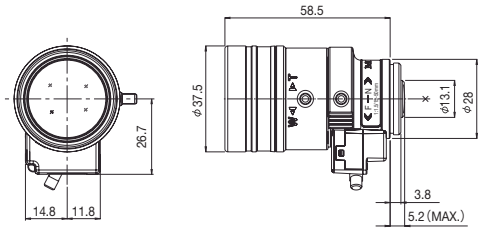

HD Vari-Focal (15-50mm)

YV3.3x15SA-2

3.3x Applicable camera (model) 1 2/3 1/2 1/3 1/4 For Security

HD
3MP

Vari-Focal Telephoto Long Focal Manual Iris CS Mount Metal Mount Aspherical Lens Large Aperture Ratio RoHS Compliant
VARI **TELE** **MANUAL** **CS-mt** **METAL** **AT** **F1.5** **RoHS**

Unit : mm

YV3.3x15SA-2

Focal Length (mm)		15 - 50 (3.3x)	
Iris Range		F1.5 - Close	
Operation	Zoom	Manual	
	Focus	Manual	
	Iris	Manual	
Angle Of View (HxV)	1/3"	WIDE	18°08' × 13°34'
		TELE	5°35' × 4°12'
	1/4"	WIDE	13°34' × 10°10'
		TELE	4°12' × 3°10'
Angle Of View (HxV)	1/3"	WIDE	19°46' × 11°40'
		TELE	6°04' × 3°26'
Aspect Ratio 16 : 9	1/4"	WIDE	14°47' × 8°18'
		TELE	4°34' × 2°35'
Focusing Range (From Front Of The Lens) (m)		∞ - 0.8	
Object Dimensions at M.O.D. (HxV) (mm)	1/3"	WIDE	271 × 202
		TELE	87 × 66
	1/4"	WIDE	202 × 151
		TELE	66 × 49
Object Dimensions at M.O.D. (HxV) (mm)	1/3"	WIDE	296 × 165
		TELE	95 × 54
	1/4"	WIDE	220 × 123
		TELE	72 × 40
Back Focal Distance (in air) (mm)		MIN.7.7	
Exit Pupil Position (From Image Plane) (mm)		-36	
Filter Thread (mm)		-	
Mount		CS	
Mass (g)		60	
Remarks		•With Metal Mount	