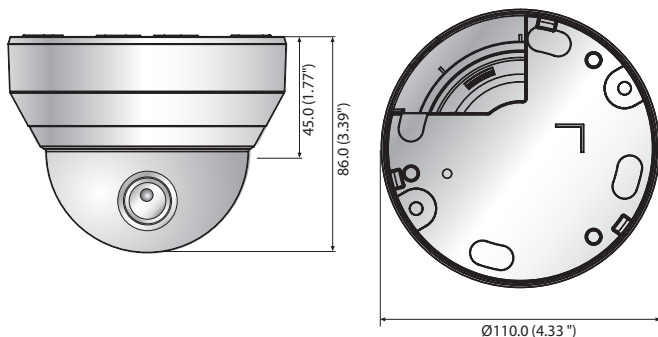

Dimensions

Unit : mm (inch)