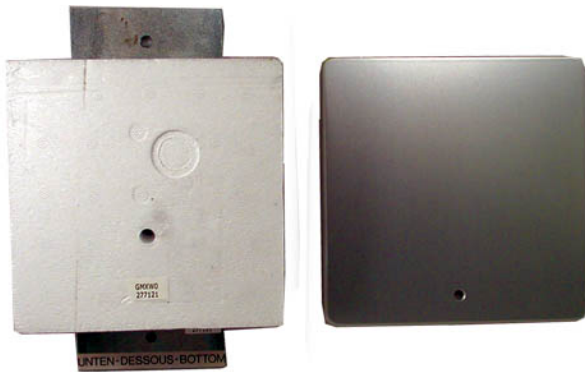

ISN-GMX-W0 Wall Recess Set

Mounts a seismic detector in a wall surface or flush with a wall surface. Weighs 1.16 kg (2.5 lb).

Ordering Information

ISN-GMX-W0 Wall Recess Set

Mounts a seismic detector in a wall surface or flush with a wall surface. Weighs 1.16 kg (2.5 lb).