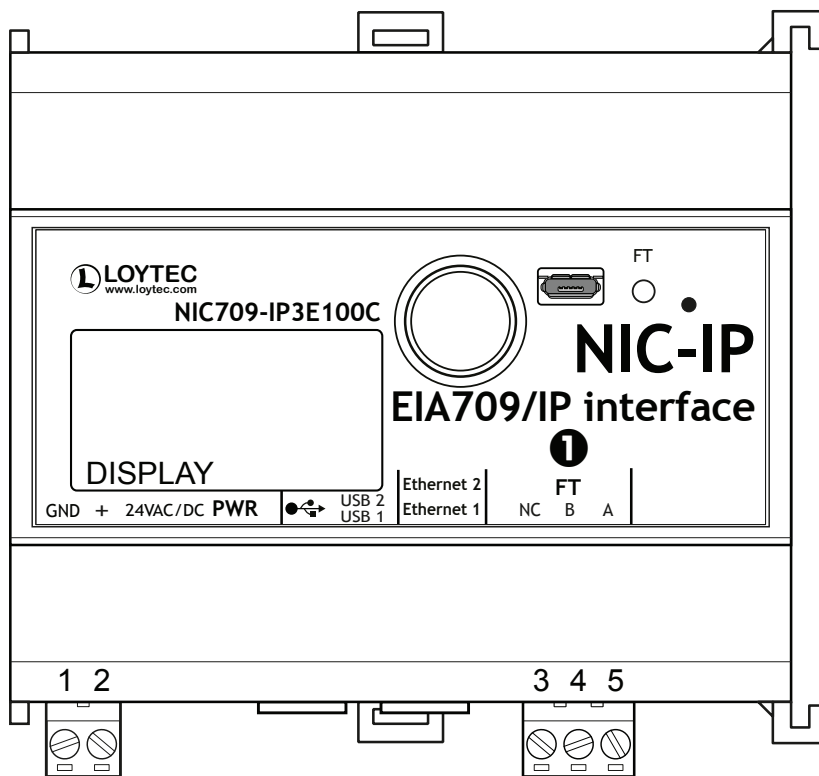

NIC709-IP3E100C, NIC709-IP1E100C

CEA-709/IP Network Interface

Installation instructions

Instructions de montage

Istruzioni di montaggio

Montageanweisung

Instrucciones de montaje

Montagevoorschrift

Monteringsanvisning

Connectors		
POWER	1	Power supply input GND
	2	Power supply input PLUS

Connectors NIC709-IP3E100C		
TP/FT-10	3	not connected (NC)
CEA-709	4	Input B
	5	Input A

Connectors NIC709-IP1E100C		
TP/XF-1250	3	not connected (NC)
CEA-709	4	Input B
	5	Input A

Weidmüller
BLZP 5.08
0.2 - 2.5 mm²

2 poles: Weidmüller BLZP 5.08/02/180
3 poles: Weidmüller BLZP 5.08/03/180

Status LEDs

FT, TP-1250	GREEN flashing fast GREEN flashing 1 Hz RED permanent RED flashing fast	Traffic on CEA-709 port Not commissioned CEA-709 port damaged CEA-709 traffic overload
----------------	--	---

Please update the firmware of the device first,
see www.loytec.com

User: admin
Password: loytec4u

35 mm x 7.5 mm DIN rail (EN 50022, BS 5584, DIN 46277-3)