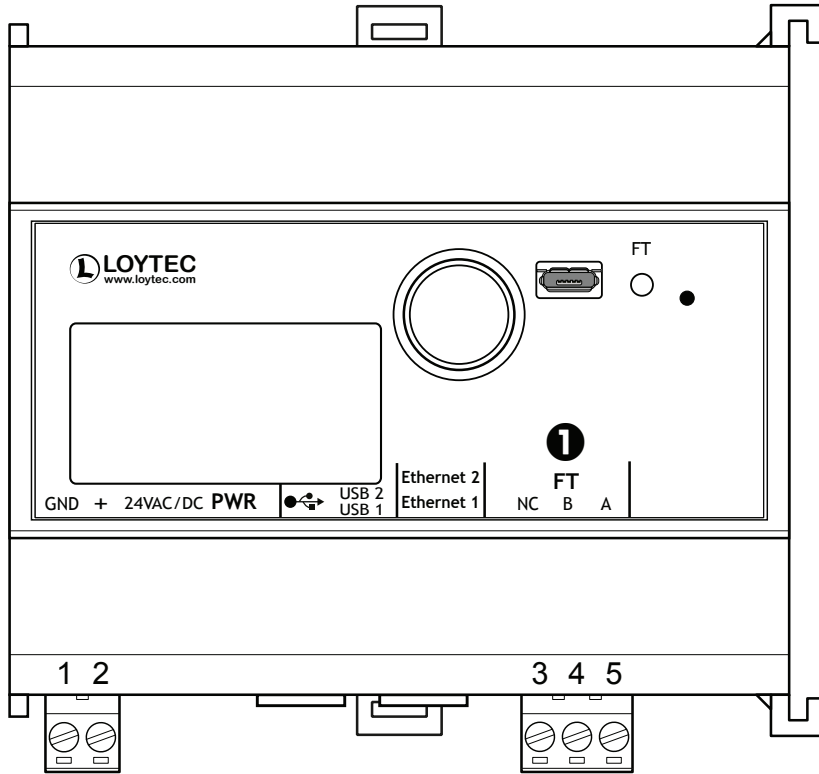

NIC709-IP3E100C, NIC709-IP1E100C

CEA-709/IP Network Interface

Installation instructions

Instructions de montage

Istruzioni di montaggio

Montageanweisung

Instrucciones de montaje

Montagevoorschrift

Monteringsanvisning

Connectors		
POWER	1	Power supply input GND
	2	Power supply input PLUS

Connectors NIC709-IP3E100C		
TP/FT-10	3	not connected (NC)
CEA-709	4	Input B
	5	Input A

Connectors NIC709-IP1E100C		
TP/XF-1250	3	not connected (NC)
CEA-709	4	Input B
	5	Input A

Weidmüller
BLZP 5.08
0.2 - 2.5 mm²

2 poles: Weidmüller BLZP 5.08/02/180
3 poles: Weidmüller BLZP 5.08/03/180

Status LEDs

FT, TP-1250	GREEN flashing fast GREEN flashing 1 Hz RED permanent RED flashing fast	Traffic on CEA-709 port Not commissioned CEA-709 port damaged CEA-709 traffic overload
----------------	--	---

Please update the firmware of the device first,
see www.loytec.com

User: admin
Password: loytec4u

35 mm x 7.5 mm DIN rail (EN 50022, BS 5584, DIN 46277-3)