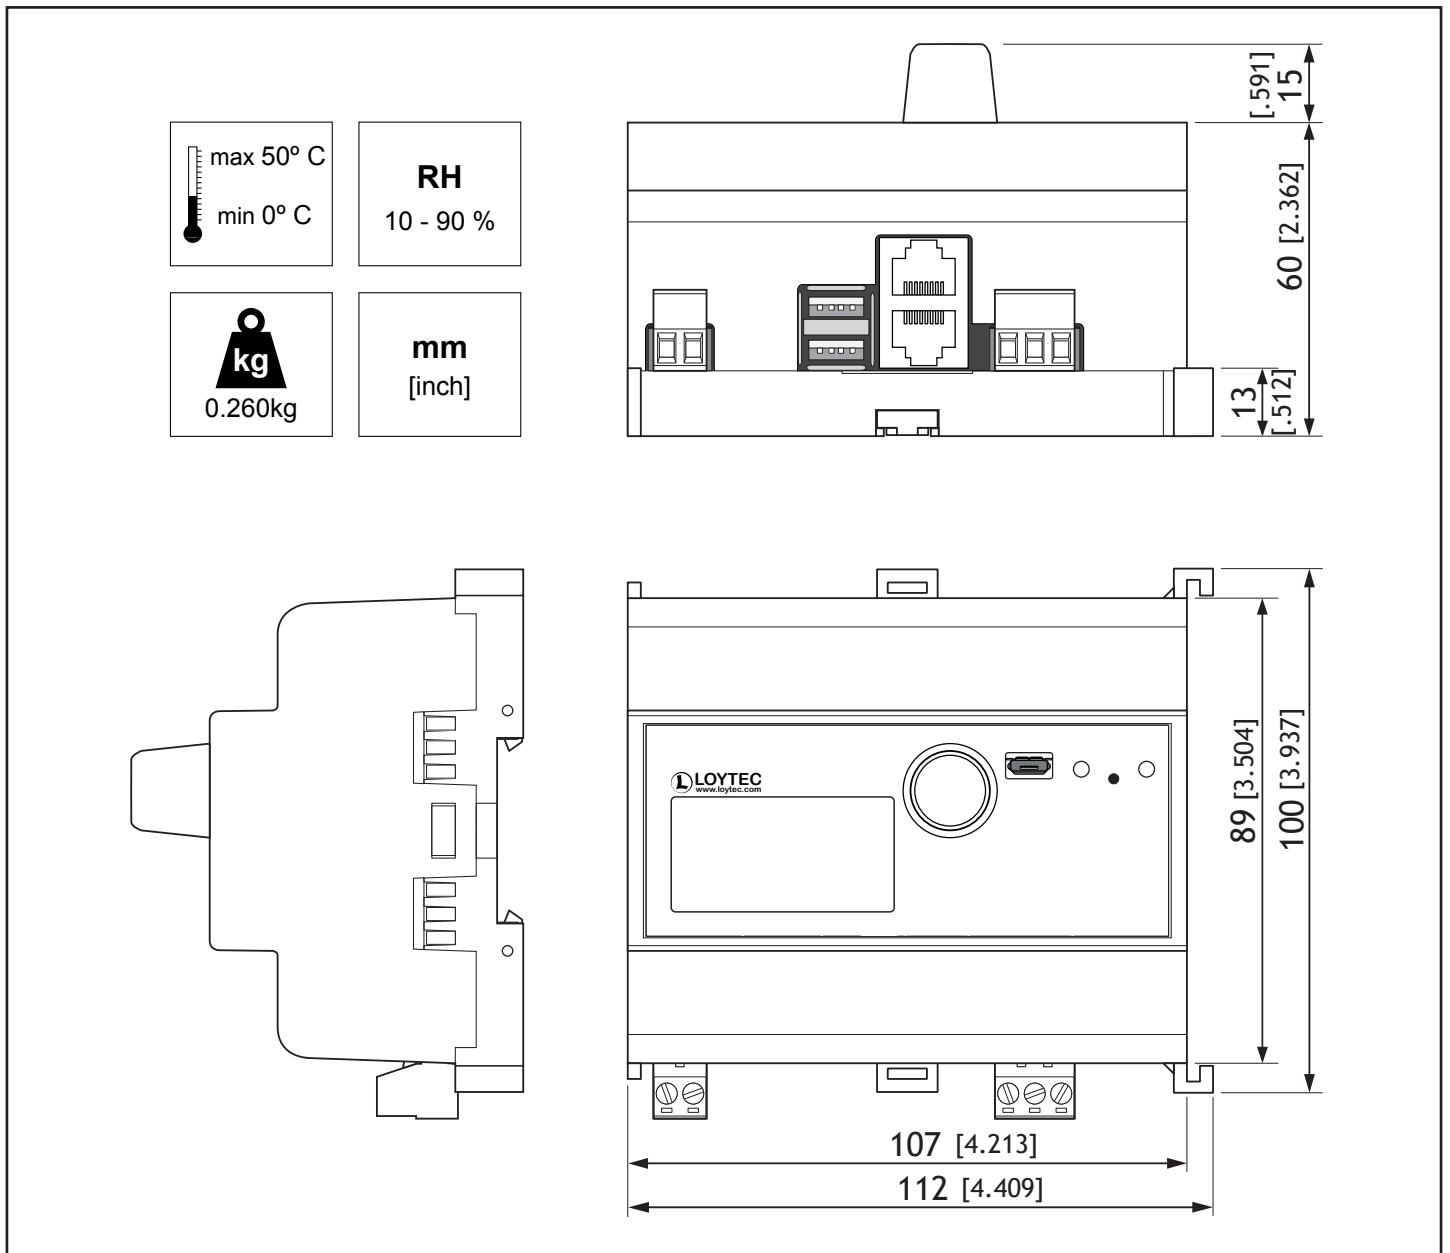

NIC709-IP3E100C, NIC709-IP1E100C

CEA-709/IP Network Interface

Installation instructions

Instructions de montage

Istruzioni di montaggio

Montageanweisung

Instrucciones de montaje

Montagevoorschrift

Monteringsanvisning

Connectors		
POWER	1	Power supply input GND
	2	Power supply input PLUS

Connectors NIC709-IP3E100C		
TP/FT-10	3	not connected (NC)
CEA-709	4	Input B
	5	Input A

Connectors NIC709-IP1E100C		
TP/XF-1250	3	not connected (NC)
CEA-709	4	Input B
	5	Input A

Weidmüller
BLZP 5.08
0.2 - 2.5 mm²

2 poles: Weidmüller BLZP 5.08/02/180
3 poles: Weidmüller BLZP 5.08/03/180

Status LEDs

FT, TP-1250	GREEN flashing fast GREEN flashing 1 Hz RED permanent RED flashing fast	Traffic on CEA-709 port Not commissioned CEA-709 port damaged CEA-709 traffic overload
----------------	--	---

Please update the firmware of the device first,
see www.loytec.com

User: admin
Password: loytec4u

35 mm x 7.5 mm DIN rail (EN 50022, BS 5584, DIN 46277-3)