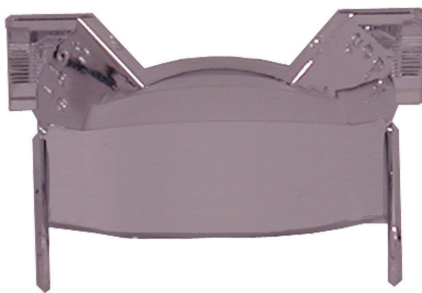

OMLR93-3 Long-range Mirror

www.boschsecurity.com

BOSCH

Invented for life

Provides long-range coverage with a 21 m x 3 m (70 ft x 10 ft) pattern. Shipped in packages of three.

Ordering information

OMLR93-3 Long-range Mirror

Provides long-range coverage with a 21 m x 3 m (70 ft x 10 ft) pattern. Shipped in packages of three.
Order number **OMLR93-3**
